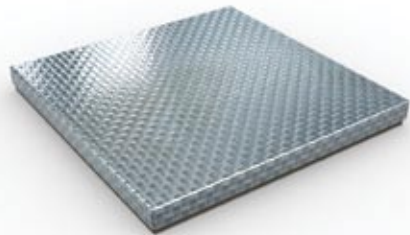

**[www.planium.it](http://www.planium.it)**

[planium@planium.it](mailto:planium@planium.it)

**MEtiles**

The elegance of genuine metal

**PLANIUM**

ORANGE PEEL SURFACE

7WL

CALAMINA

CHECKERS SURFACE

### Finishes

**Me tiles** can be easily installed with the traditional gluing technique. The beauty of the metallic finishes gives the possibility to combine **Me tiles** also with the other traditional tiles, such as gres, wood and other metals in order to create rich and personalized floors and covering. The catalogue offers an accurate selection of finishes and the particular iron finished called "Calamina". All the finishes are available in 7 modules in different sizes for a wide range of combinations.

### Sizes

**MEtiles**  
The elegance of genuine metal

**Me tiles** is a collection of tiles for floors and walls in genuine metal. A metal plate covers the whole gres core, giving the tiles high resistance and all the advantages of the metallic surfaces: durability, easy maintenance, resistance to hits and scratches, total hygiene as it is not porous, choice of finishes.