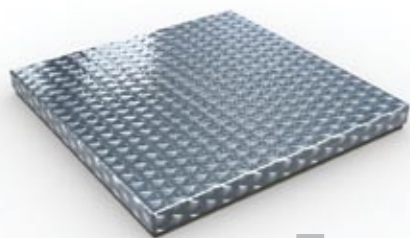

ORANGE PEEL SURFACE

7WL