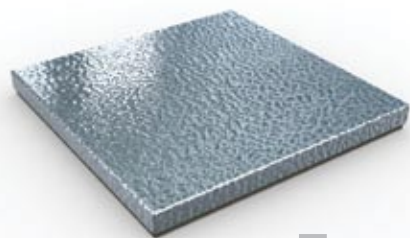

**[www.planium.it](http://www.planium.it)**

[planium@planium.it](mailto:planium@planium.it)

**MEtiles**

The elegance of genuine metal

**PLANIUM**

ORANGE PEEL SURFACE

7WL

CALAMINA

CHECKERS SURFACE

### Finishes

**Me tiles** can be easily installed with the traditional gluing technique. The beauty of the metallic finishes gives the possibility to combine **Me tiles** also with the other traditional tiles, such as gres, wood and other metals in order to create rich and personalized floors and covering. The catalogue offers an accurate selection of finishes and the particular iron finished called "Calamina". All the finishes are available in 7 modules in different sizes for a wide range of combinations.

### Sizes

**MEtiles**  
The elegance of genuine metal

**Me tiles** is a collection of tiles for floors and walls in genuine metal. A metal plate covers the whole gres core, giving the tiles high resistance and all the advantages of the metallic surfaces: durability, easy maintenance, resistance to hits and scratches, total hygiene as it is not porous, choice of finishes.